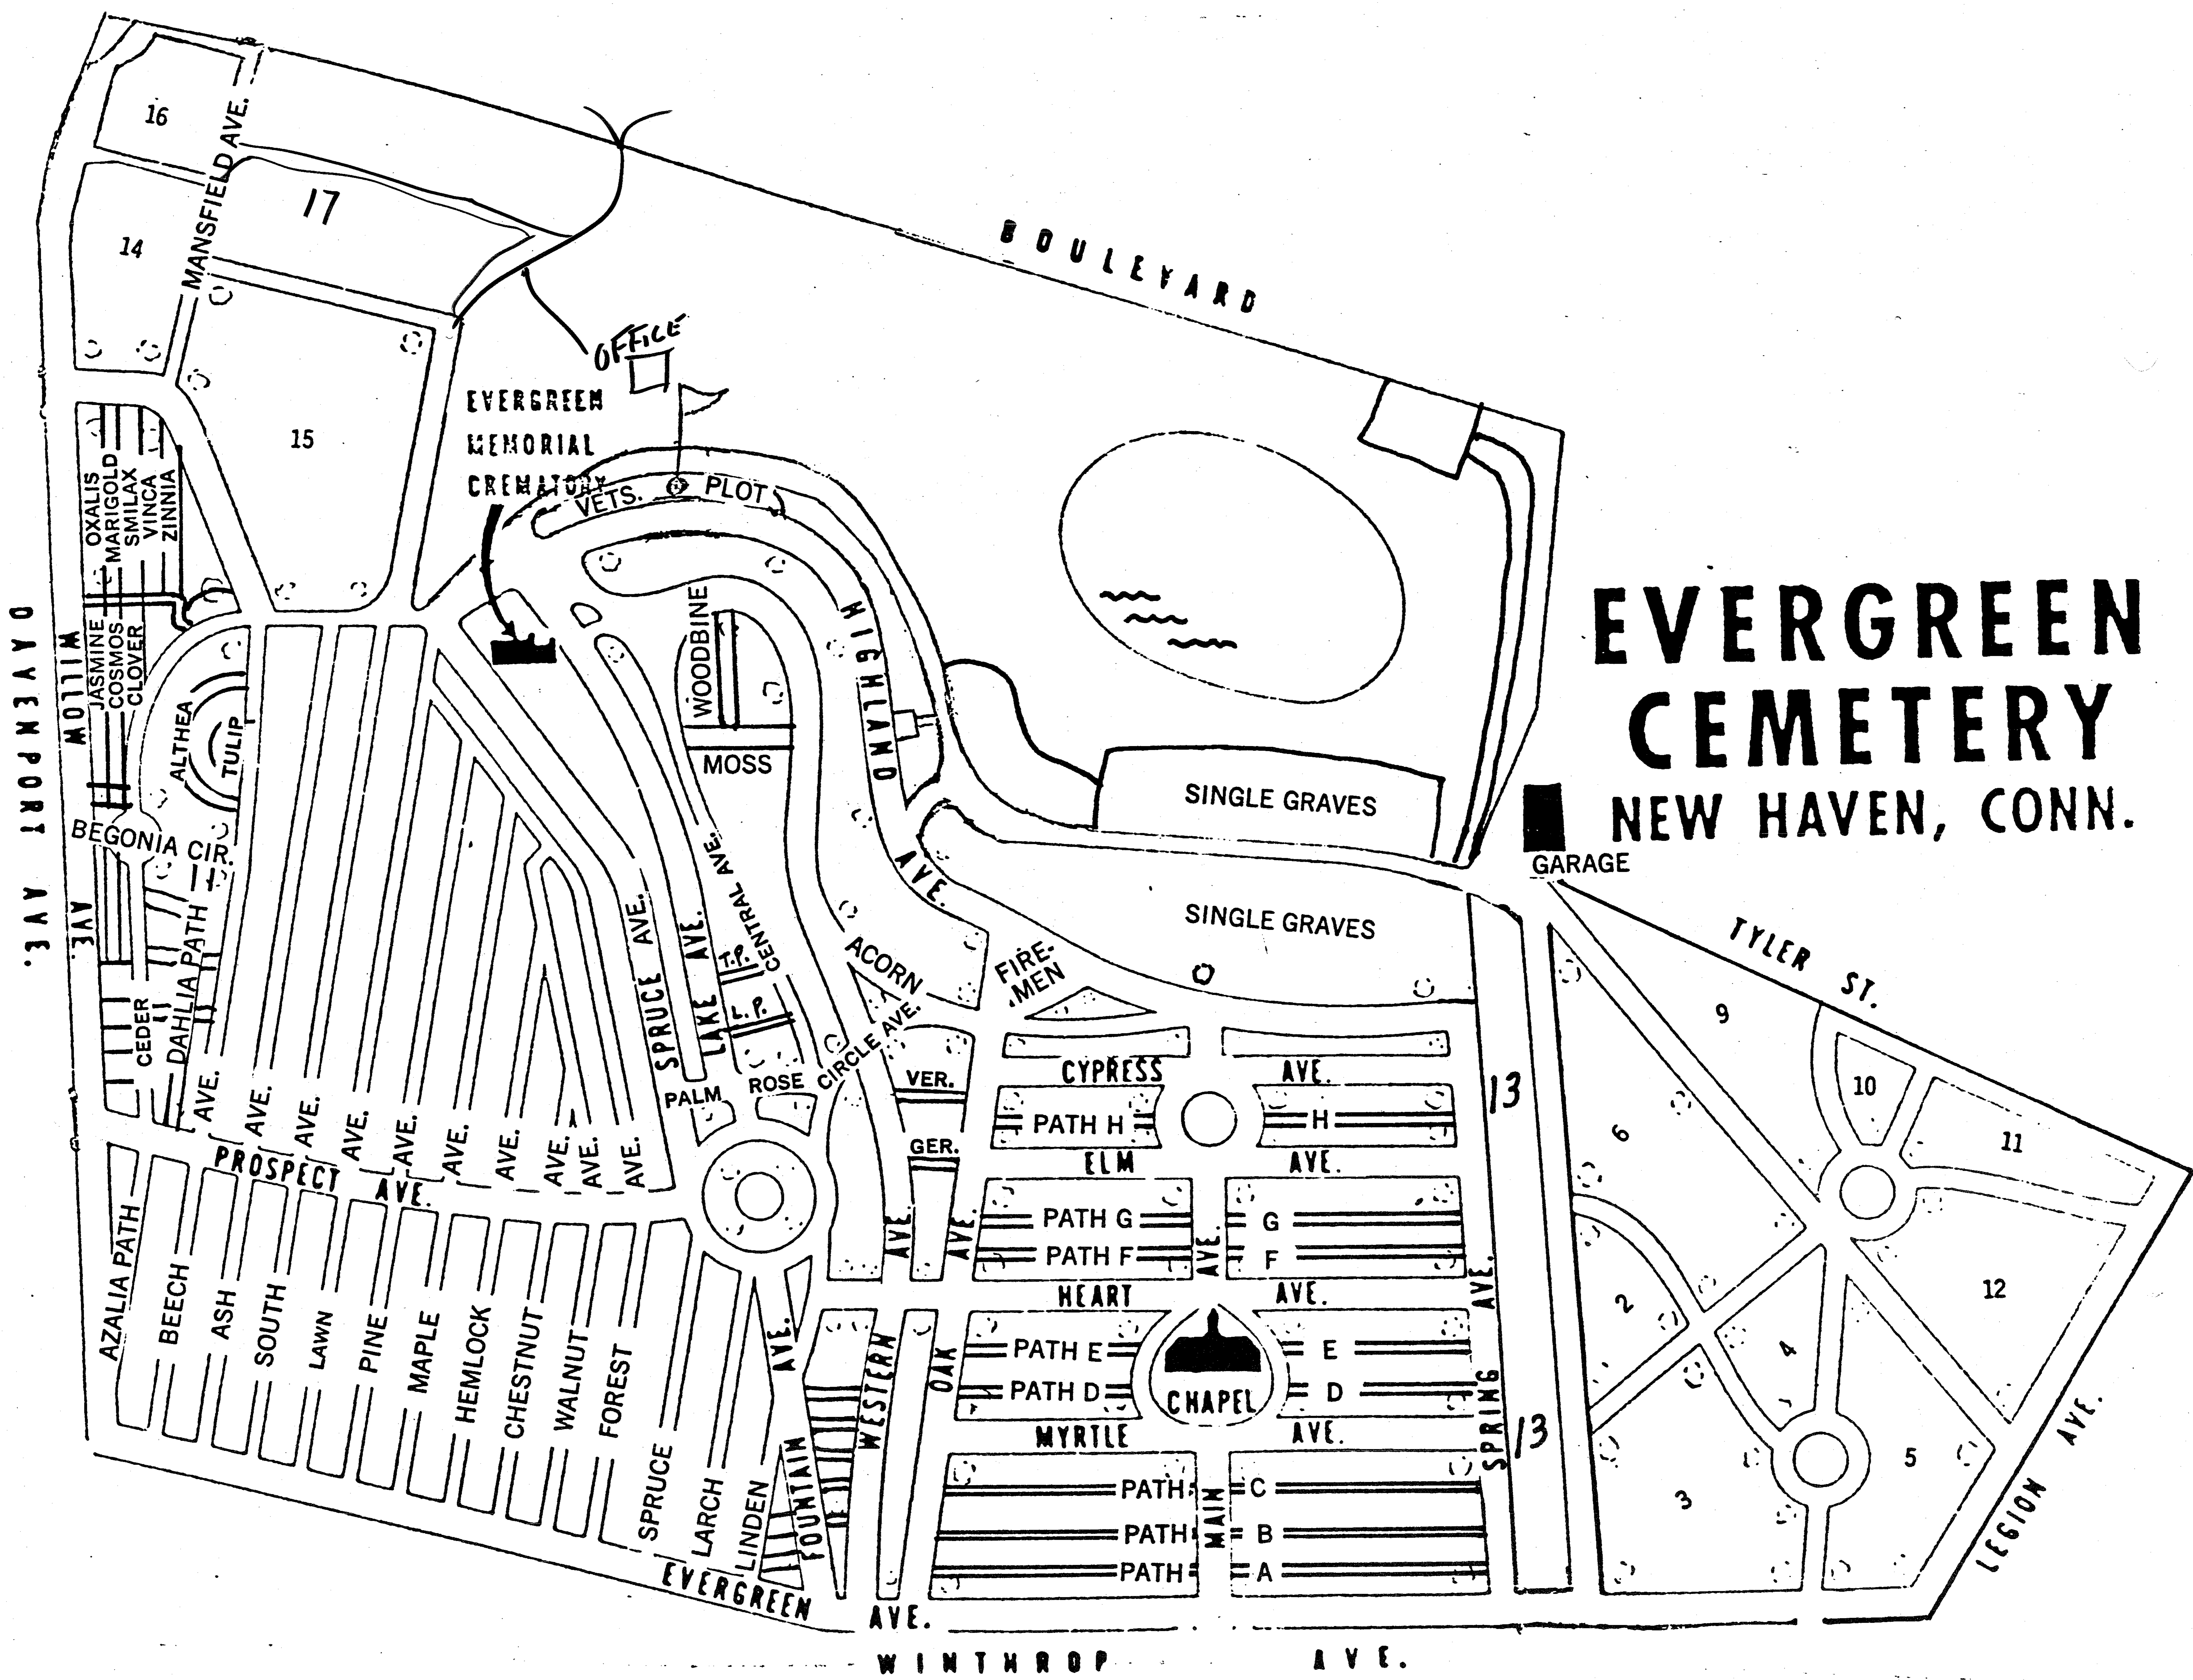

ENTIRE CEMETERY

EVERGREEN CEMETERY

NEW HAVEN, CONN.

3 AY 1804 N3AY 0

WINTHROP AVE.